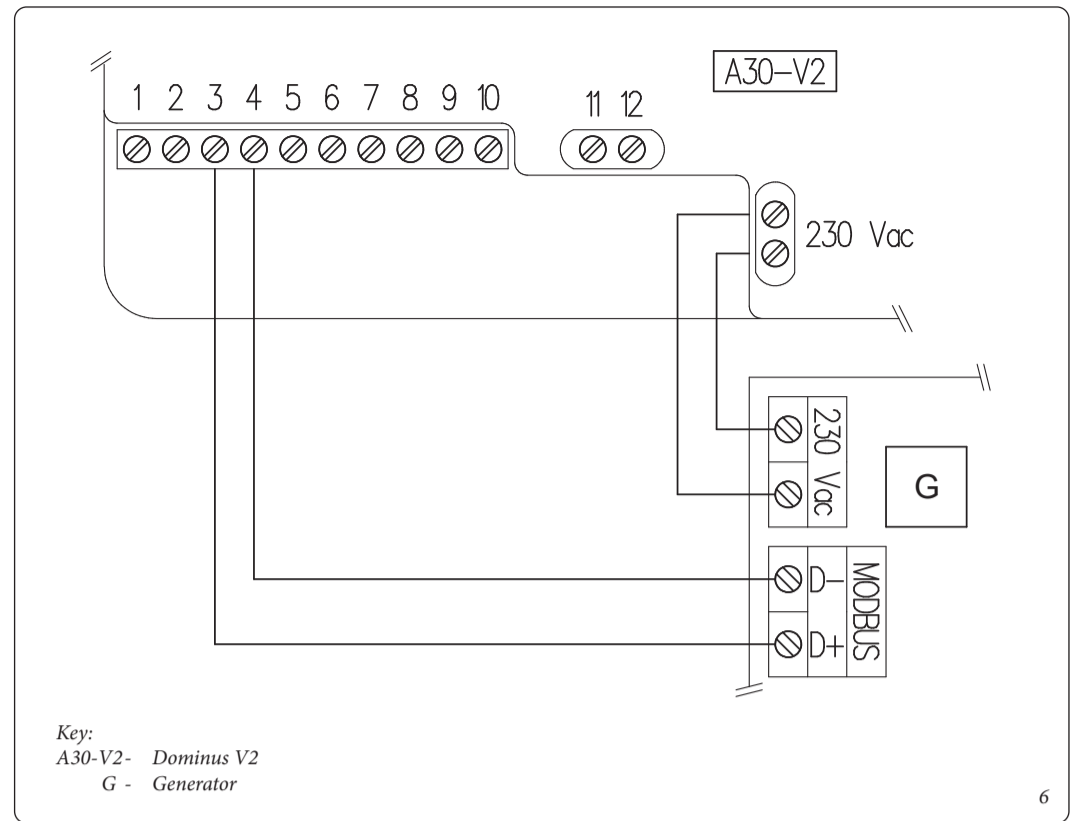

2.2 Description of Dominus V2 pairings to the respective generator.

Generator	App profile name	Connection diagram	Generator configuration parameters
Fam. Trio/Trio Pack/Trio Hydro	Trio/Trio Pack/Trio Hydro	Connection diagram (Fig. 6)	On the generator control panel, select the item 'System Supervision' in the system Service/Definitions menu and set the option 'Domin'
Fam. Magis Pro/Combo V2	Magis Pro-Combo V2	Connection diagram (Fig. 6)	On the generator control panel, set parameter 'A30' to the value 'ON'.
Fam. Magis Hercules Pro	Magis Hercules Pro	Connection diagram (Fig. 6)	On the generator control panel, select the item 'System Supervision' in the system Service/Definition menu and set the option 'Domin'
	Magis Hercules Pro Mini		
	Magis Hercules Mini Hydro		
Fam. Victrix Superior Fam. Hercules	Superior	Connection diagram (Fig. 6)	On the generator control panel, select the item 'Type' in the Service/Modbus menu and set the option 'Dominus'
System Manager	System manager	Connection diagram (Fig. 6)	On the generator control panel, select the item 'B04' in the Service/Supervisor menu and set the option 'Yes'
Magis Hercules-Erp	Magis Hercules	Connection diagram (Fig. 6)	Set the parameter 'BMS' in the 'ConF' menu to the value 1.

N.B.: for more details on the column 'Generator configuration parameters' refer to the generator booklet.

3. WIRING DIAGRAMS.

3.1 Practical wiring diagram of power supply and ModBus connections.

N.B.: for connection to the power supply line (230 Vac), provide a double-insulated electrical cable.